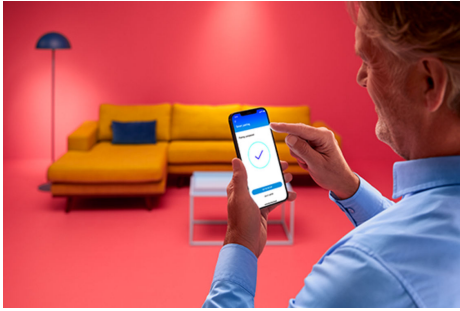

# Wi-Fi BLE 50W GU10 GLASS 927-65 TW 2PF/6

Put the spotlight on your comfort and well-being! These smart spots have the standard GU10 shape that you know and love, but their real glass lenses bring an extra touch of elegance. And they offer you something that's anything but standard: tunable white light for all your needs and moods. Schedule cool white light when you need to get things done, or cosy warm white light when you want to kick back and relax – whatever lets you live your best, most comfortable home life. All this plus control via your voice, the WiZ remote, or the WiZ app whether you're home or away. WiZ GU10 spots connect using your existing Wi-Fi, no there's no additional hardware, networking or setup required.

## PRODUCT HIGHLIGHTS

- Tunable white smart bulb
- Up to 345 lumens
- Easy plug and play
- Control with app or voice

### Smart lighting functionalities easy to set up

Enjoy the benefits of smart features instantly, just by connecting your WiZ light to your Wi-Fi network. Control lights easily when you're away from home and scheduling lights to go on and off automatically. No need to install additional hardware such as hub or gateway!

### Create even light distribution for the entire room

Enjoy a pleasant light balance in a room with this ceiling light. Its design is especially made to distribute light uniformly and provide soft, bright light throughout the room.