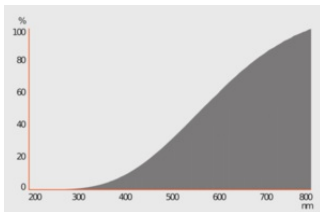

### Photometrical data

Luminous flux	85 lm
Luminous efficacy	5 lm/W
Lumen main.fact.at end of nom.life time	0.80
Color temperature	2700 K
Color rendering index Ra	100
Light color	1027

349635\_HAL\_ohne\_UVS